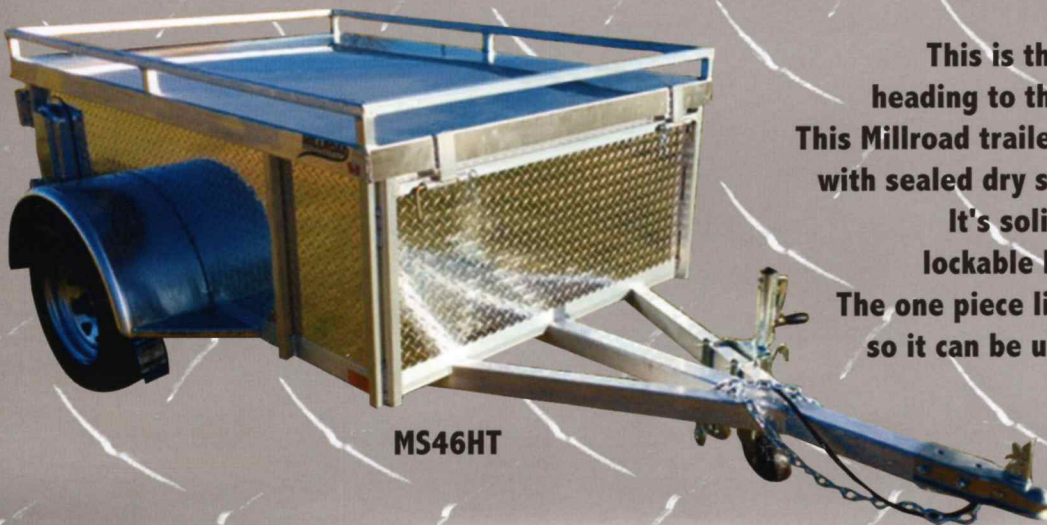

Model	Length	Width	Axle	Tire	Weight
MS46HT	6'	4'	1-2200lb	14"/205-6ply	159kg/350lb

Standard Features

- All aluminum construction
- 24" deck plate solid sides
- 1 piece smooth aluminum lid
- 4" railing around lid
- 2 - gas shocks for lid
- 2 way aluminum vent in side wall
- 1 piece aluminum floor
- Full swing rear door
- Aluminum hinges
- Aluminum fender steps
- Recessed lights
- 2" coupler
- 1,000lb jack with wheel
- Stainless steel lockable latches
- 14" radial tires on galvanized rims
- 2200 lb Dexter torflex axle

MS46HT

MS46HT

This is the ideal trailer for camping, heading to the cottage, or just hauling gear. This Millroad trailer is ultra light, easily maneuverable, with sealed dry storage for all your traveling needs.

It's solid construction along with lockable lid makes it extremely safe. The one piece lid can also be removed in minutes so it can be used as a standard utility trailer.