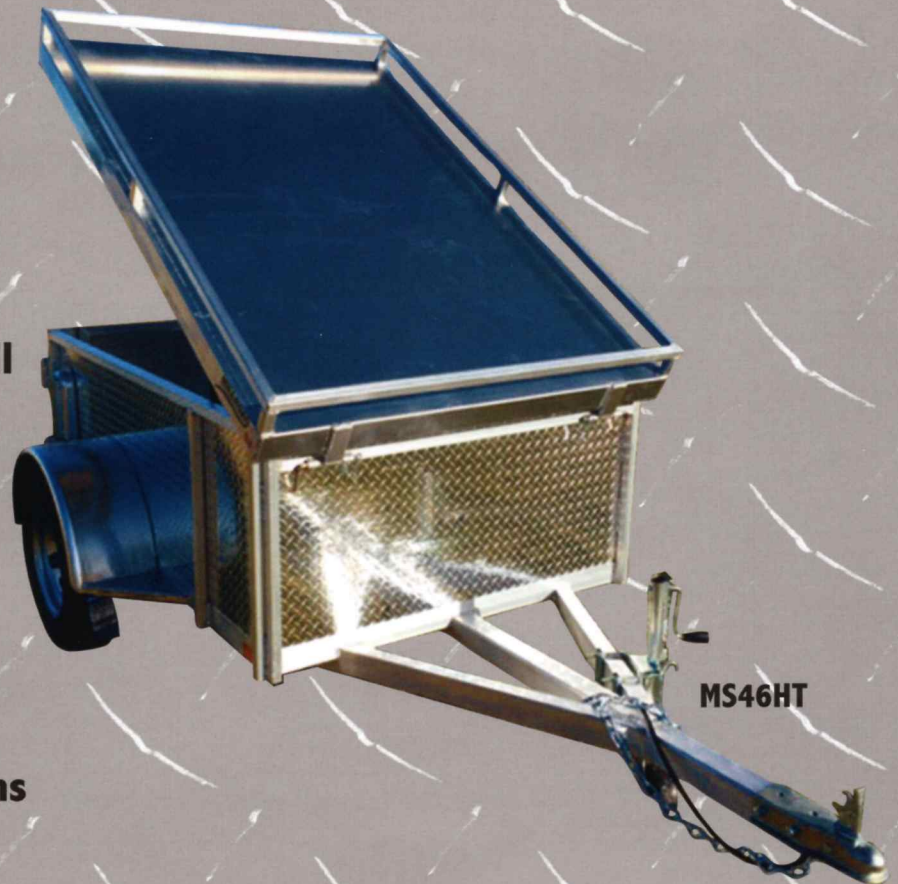

Model	Length	Width	Axle	Tire	Weight
MS46HT	6'	4'	1-2200lb	14"/205-6ply	159kg/350lb

Standard Features

- All aluminum construction
- 24" deck plate solid sides
- 1 piece smooth aluminum lid
- 4" railing around lid
- 2 - gas shocks for lid
- 2 way aluminum vent in side wall
- 1 piece aluminum floor
- Full swing rear door
- Aluminum hinges
- Aluminum fender steps
- Recessed lights
- 2" coupler
- 1,000lb jack with wheel
- Stainless steel lockable latches
- 14" radial tires on galvanized rims
- 2200 lb Dexter torflex axle

MS46HT

MS46HT

This is the ideal trailer for camping, heading to the cottage, or just hauling gear. This Millroad trailer is ultra light, easily maneuverable, with sealed dry storage for all your traveling needs.

It's solid construction along with lockable lid makes it extremely safe. The one piece lid can also be removed in minutes so it can be used as a standard utility trailer.